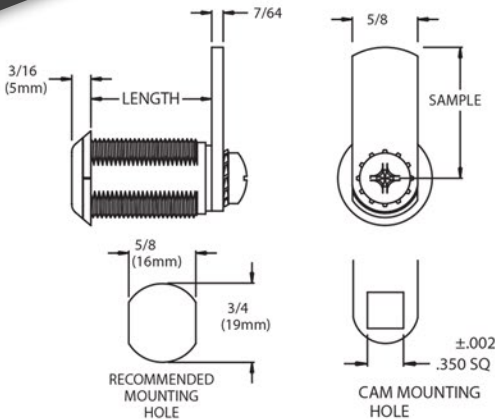

MAGNETIC CAM LOCK

- Restricted keys, cannot be duplicated.
- Lock cannot be picked/bumped.
- Resistant to glue, dirt, salts and more.
- No key way ensures durability.
- Retrofit from any standard cam lock.
- Over 1,500 magnetic locking combinations.
- Discreet.

TECH SPECS

ITEM #	DESCRIPTION
81100-01018	1-1/8" Magnetic Cam Lock
87800-01018*	7/8" Magnetic Cam Lock
85800-01018*	5/8" Magnetic Cam Lock
MK3W01	Magnetic Key for Cam Lock

* Available soon. Please inquire.

- Standard Finish: Nickel
- Cam Rotation to be specified
- Keyed alike or different
- Inquire for other finishes
- Inset-offset cams available
- 2 keys included

Perfect for gas pumps