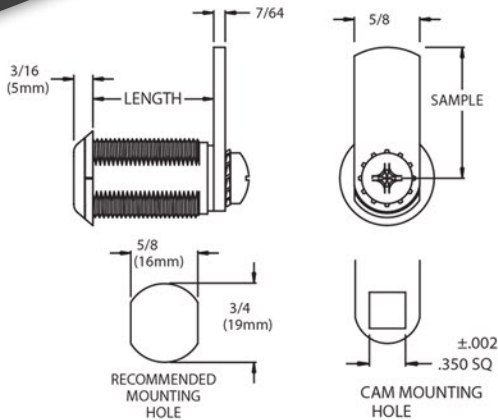

# MAGNETIC CAM LOCK

- Restricted keys, cannot be duplicated.
- Lock cannot be picked/bumped.
- Resistant to glue, dirt, salts and more.
- No key way ensures durability.
- Retrofit from any standard cam lock.
- Over 1,500 magnetic locking combinations.
- Discreet.

## TECH SPECS

ITEM #	DESCRIPTION
81100-01018	1-1/8" Magnetic Cam Lock
87800-01018*	7/8" Magnetic Cam Lock
85800-01018*	5/8" Magnetic Cam Lock
MK3W01	Magnetic Key for Cam Lock

\* Available soon. Please inquire.

- Standard Finish: Nickel
- Cam Rotation to be specified
- Keyed alike or different
- Inquire for other finishes
- Inset-offset cams available
- 2 keys included