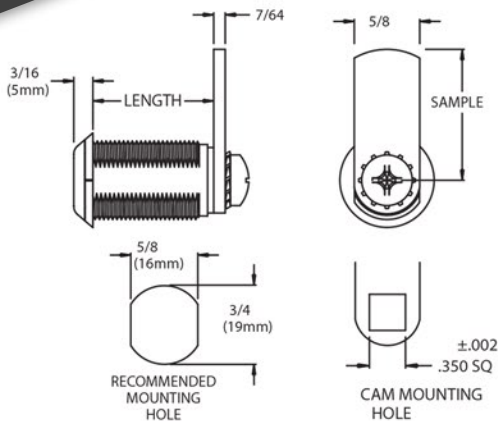

MAGNETIC CAM LOCK

- Restricted keys, cannot be duplicated.
- Lock cannot be picked/bumped.
- Resistant to glue, dirt, salts and more.
- No key way ensures durability.
- Retrofit from any standard cam lock.
- Over 1,500 magnetic locking combinations.
- Discreet.

TECH SPECS

ITEM #	DESCRIPTION
81100-01018	1-1/8" Magnetic Cam Lock
87800-01018*	7/8" Magnetic Cam Lock
85800-01018*	5/8" Magnetic Cam Lock
MK3W01	Magnetic Key for Cam Lock

* Available soon. Please inquire.

- Standard Finish: Nickel
- Cam Rotation to be specified
- Keyed alike or different
- Inquire for other finishes
- Inset-offset cams available
- 2 keys included

Perfect for slot machines