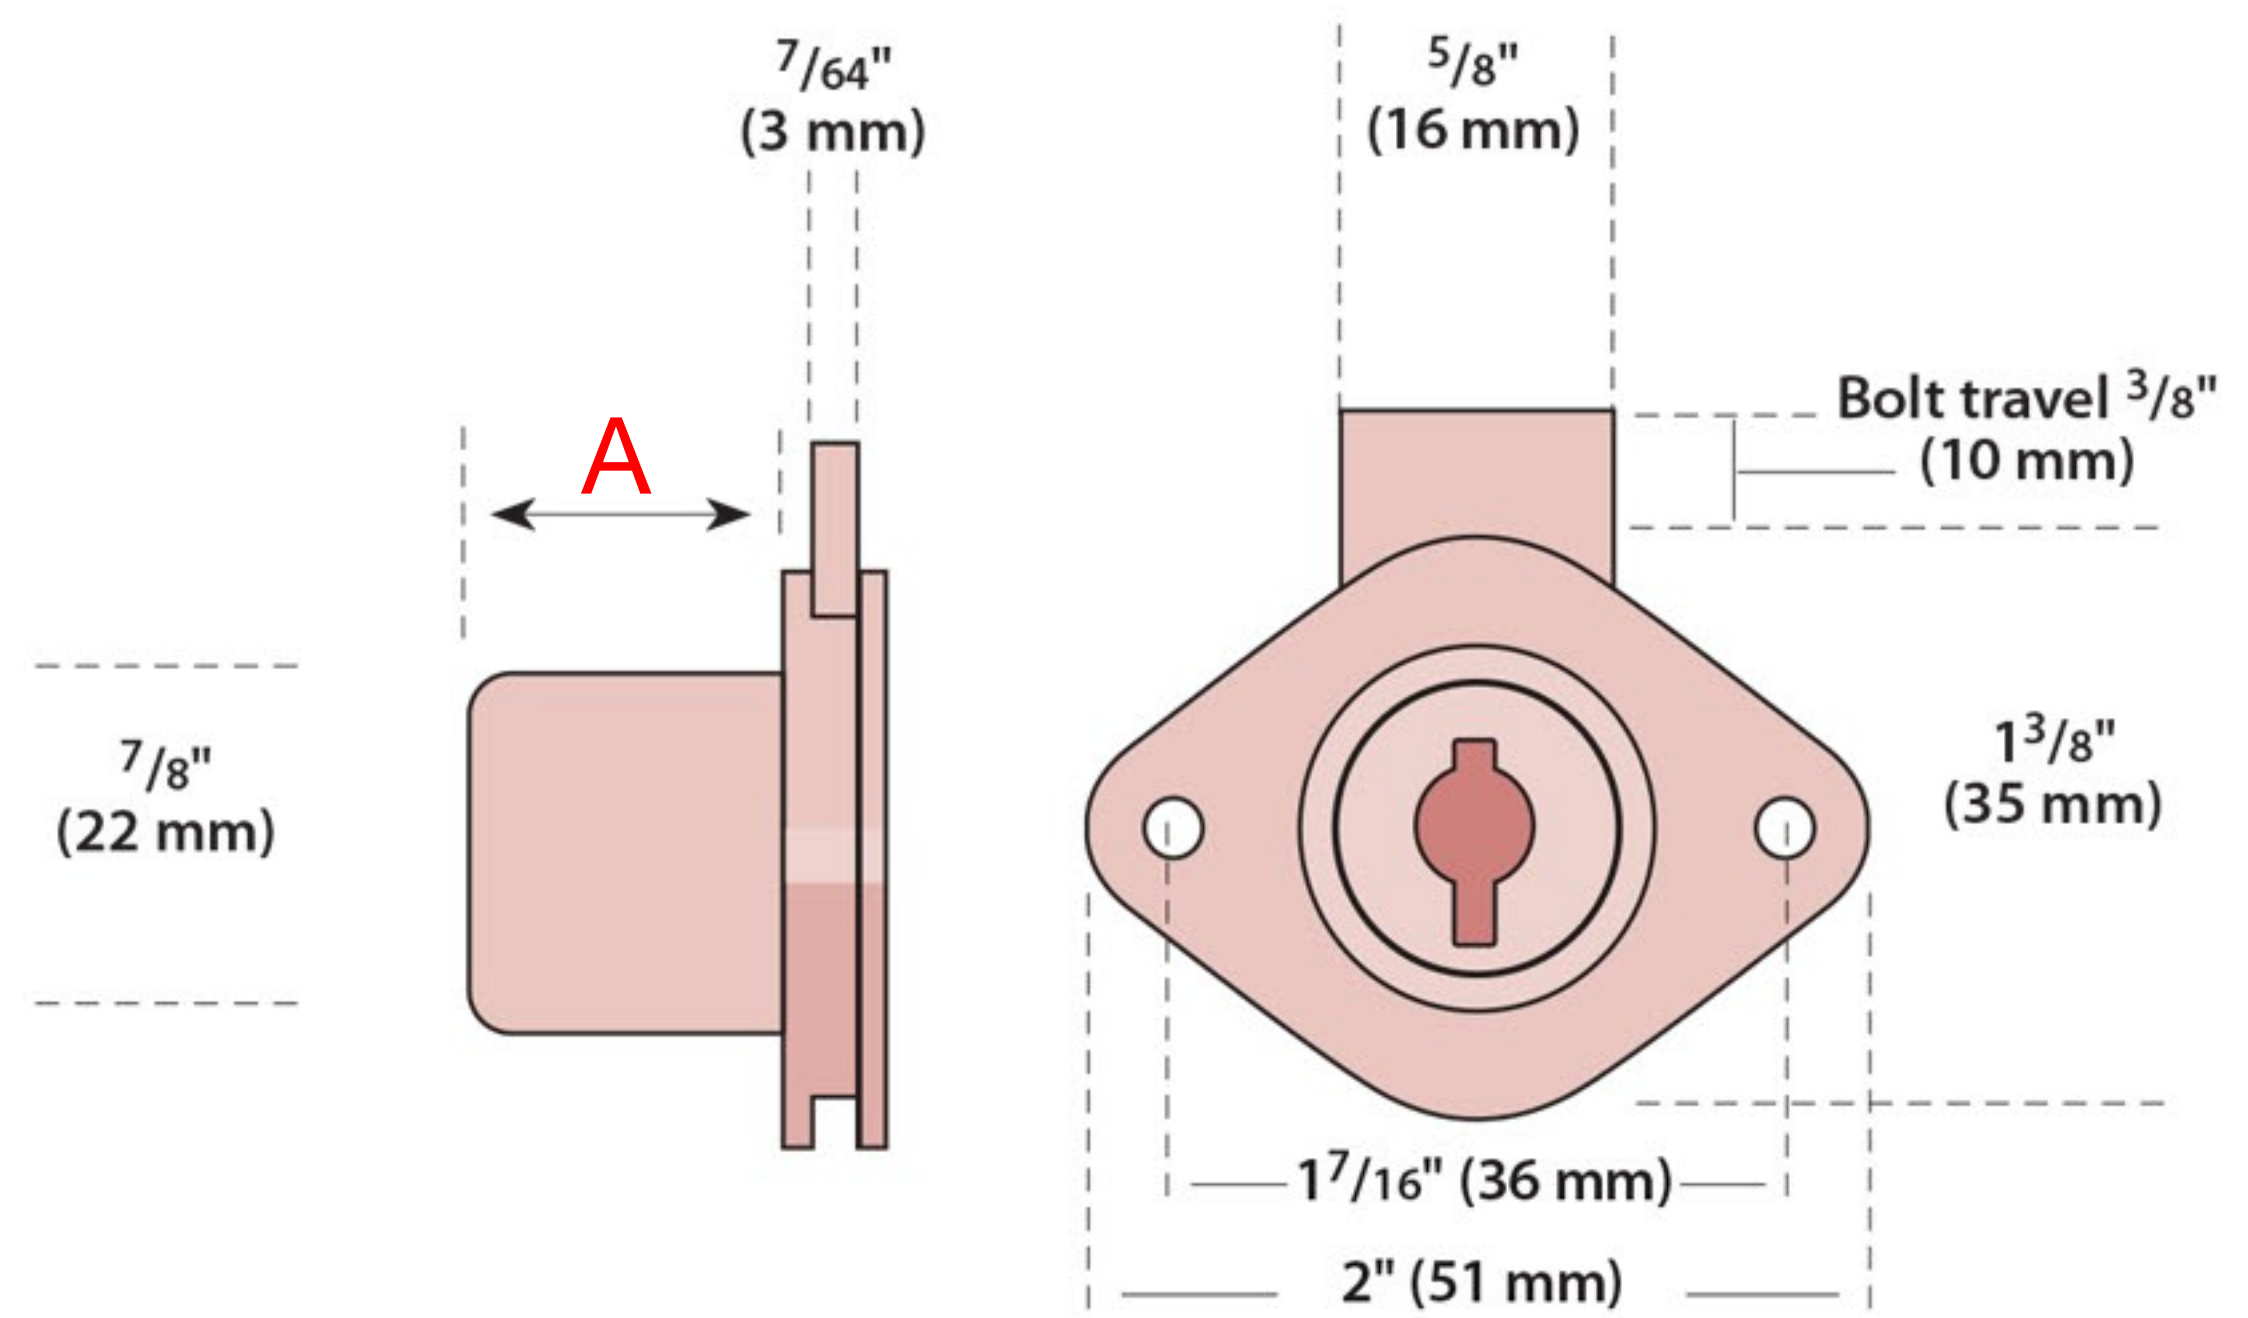

7/8" Drawer Lock Shown

Keying
N54G Brass Milled Key
Up to 200 Combinations
5 Brass Disc Tumblers
Keyed Alike (KA)
Keyed Different (KD)
Master Keyed (MK)

Finish
Nickel (14),
Dull Black (353) - 977P only
Others upon request
Numbering
Key blank standard
Plug upon request

DIMENSIONS

Part No.	A
DTDL7803	7/8" (22 mm)
DTDL11803	1-1/8" (29 mm)
DTDL11403	1-1/4" (32 mm)